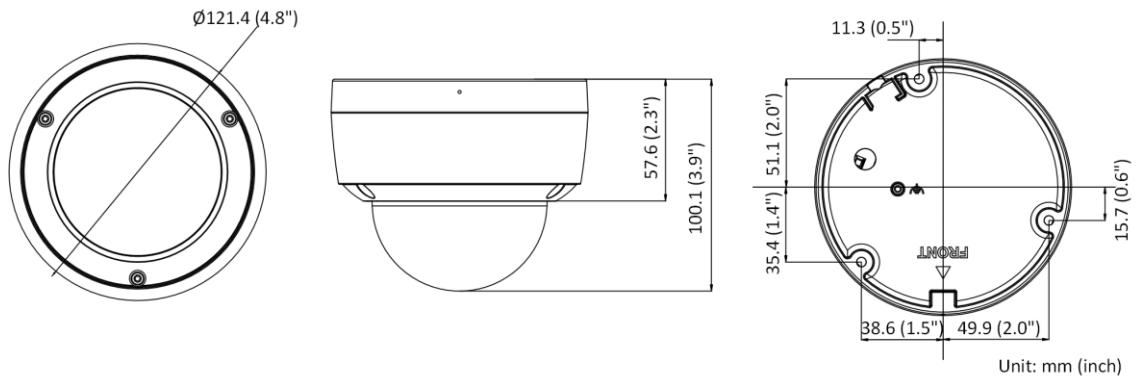

▪ **Available Model**

DS-2CD2147G2 (2.8/4 mm)

DS-2CD2147G2-SU (2.8/4 mm)

▪ **Dimension**

▪ **Accessory**

▪ **Optional**

DS-1253ZJ-M Rain Shade	DS-1271ZJ-120 Pendant Mount	DS-1272ZJ-120B Wall Mount	DS-1275ZJ-SUS Vertical Pole Mount
DS-1280ZJ-DM46 Junction Box	DS-1276ZJ-SUS Corner Mount	DS-1272ZJ-120 Wall Mount